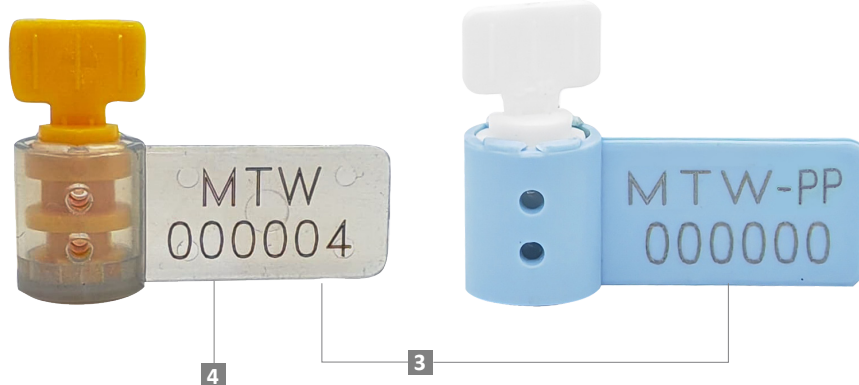

The Mega Twister & Mega Twister - PP is an elementary utility seal designed with essential tamper-evident features. Mega Twister has a translucent body for quick inspection of the twister insert sealing, where colour coded inserts and its ample identifier marking area eases operations. Conversely, Mega Twister - PP has a polypropylene coloured body which is designed to be chemical resistant. The seal is small in size and versatile for any securing and identifying purposes. These seals include the BioSphere bio-additive.

PREVENTION · PROTECTION · PEACE OF MIND

Mega Twister (MTW)  
Standard

Mega Twister - PP (MTW - PP)

LASER MARKING OPTION

VIEW APPLICATION GIF

- 1 The Mega Twister is produced with a frosted-coloured body and a twister locking insert. The frosted-coloured plastic body is translucent and allows a clear view of the locking and evidence of tampering.
- 2 Mega Twister - PP comes with a coloured body and is designed to be chemical resistant.
- 3 The standard wire for various applications is stainless steel (SS) coated wire. Other wire types are available upon request. With the wires, the twister locking mechanism ensures quick and tight securing of the security seals.
- 4 A marking area flap is placed on the side for irreversible laser marking of identifiers such as name, logo, barcode, serial number and QR code.
- 5 For Mega Twister, colour coding is possible with a combination of the frosted plastic body and our offered colour choices for the vibrant colour insert.
- 6 For Mega Twister - PP, colour coding is possible with a combination of our offered colour choices for the body and white insert.
- 7 These seals include the BioSphere bio-additive.