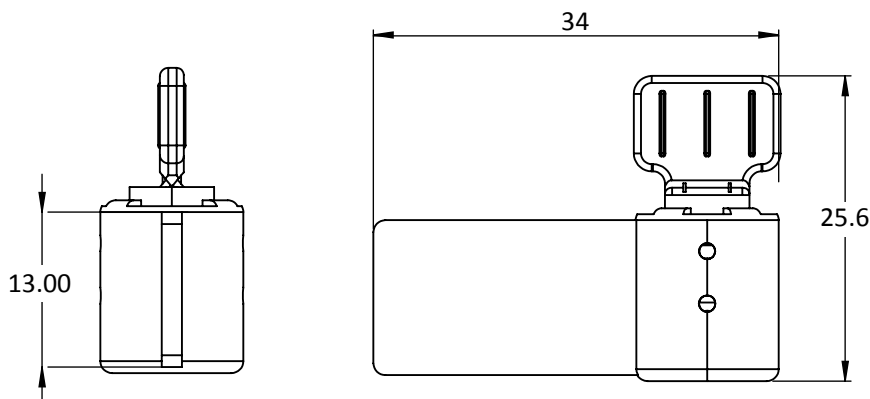

PREVENTION · PROTECTION · PEACE OF MIND

Mega Twister (MTW)  
Standard

Mega Twister - PP (MTW - PP)

LASER MARKING OPTION

VIEW APPLICATION GIF

- 1 The Mega Twister is produced with a frosted-coloured body and a twister locking insert. The frosted-coloured plastic body is translucent and allows a clear view of the locking and evidence of tampering.
- 2 Mega Twister - PP comes with a coloured body and is designed to be chemical resistant.
- 3 The standard wire for various applications is stainless steel (SS) coated wire. Other wire types are available upon request. With the wires, the twister locking mechanism ensures quick and tight securing of the security seals.
- 4 A marking area flap is placed on the side for irreversible laser marking of identifiers such as name, logo, barcode, serial number and QR code.
- 5 For Mega Twister, colour coding is possible with a combination of the frosted plastic body and our offered colour choices for the vibrant colour insert.
- 6 For Mega Twister - PP, colour coding is possible with a combination of our offered colour choices for the body and white insert.
- 7 These seals include the BioSphere bio-additive.

## TECHNICAL SPECIFICATIONS

PRODUCT - MEGA TWISTER (MTW) & MEGA TWISTER - PP (MTW - PP)						
Code	Material	Locking Length	Locking Size	Tensile Strength	Marking Area	Max Marking Digits
MTW	<b>Plastic body:</b> Polycarbonate (PC) Temperature range: -40°C to 85°C <b>Plastic insert:</b> Acetal (POM) Temperature range: -40°C to 120°C <b>Cable:</b> Plastic-coated Stainless Steel 304 (SUS 304)	250 mm (9.8 in)	Ø2.5 mm (0.098 in)	>30 kgf (>66 lbf)	13 mm x 22 mm (0.5 in x 0.9 in)	<b>Serial no : 6</b> <b>Barcoder : 6</b>
	<b>Plastic body:</b> Polypropylene (PP) Temperature Range: -20°C to 120°C <b>Plastic insert:</b> Acetal (POM) Temperature range: -40°C to 120°C <b>Cable:</b> Plastic-coated Stainless Steel 304 (SUS 304)					