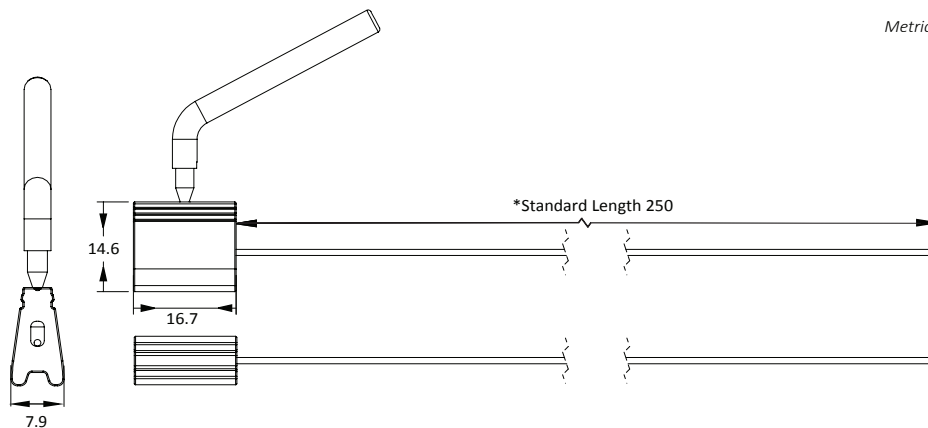

# **METER VALVE CABLE BREAKAWAY (MVCB)**

**Pull-Tight Barrier Seal**

***Economical and feasible seal for security.***

The Meter Valve Cable Breakaway features a hardened metal special shear bolt locking mechanism where its shaft will break when it is tightened to secure the asset and authentication tagging. It is highly affordable without compromising the security ability.

#### **Applications:**

- Retail Applications
- Chemical and Oil Refinery
- Warehousing and Logistics
- Banking

**PREVENTION · PROTECTION · PEACE OF MIND**

LASER MARKING OPTION

VIEW APPLICATION VIDEO

- 1 The Meter Valve Cable Breakaway is designed to guarantee security while being cost-effective.
- 2 The external locking mechanism of this seal consists of a shear bolt that breaks away when the cable is tightly secured in the body.
- 3 The non-preformed galvanised steel wire unravels upon cutting, hence showing clear evidence of tampering.
- 4 The rib exterior is designed to protect laser marking during rough handling with anodisation of solid colour for colour coding.
- 5 Irreversible identifiers such as name, logo, barcode, serial number and QR code are laser-marked on the aluminium body.
- 6 Wire length is customisable upon request.

Metric

TECHNICAL SPECIFICATIONS

\*Customisable cable length upon request.

PRODUCT - METER VALVE CABLE BREAKAWAY (MVCB)

Code	Material	Locking Length (mm)	Locking Size (mm)	Tensile Strength (kgf)	Marking Area (mm)	Max Marking Digits
MVCB	<b>Body :</b> Aluminium <b>Cable :</b> Galvanised Steel Wire	250 (9.8 in)	2 x 3.7 (0.08 X 0.15 in)	>100 (220.5 lbf)	11 x 12 (0.43 x 0.47 in)	<b>Serial no : 6</b>