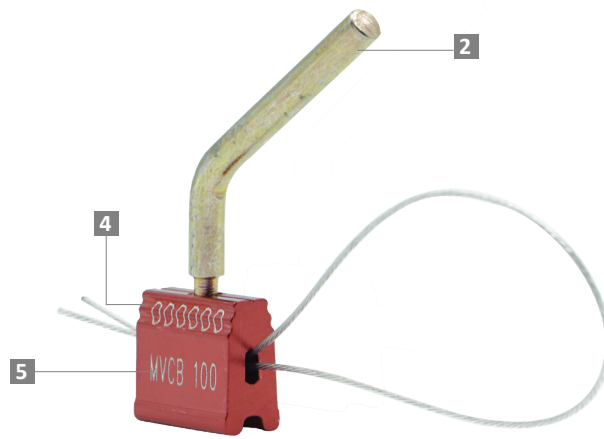

## **INDICATIVE SEAL**

# **METER VALVE CABLE BREAKAWAY (MVCB)**

**Pull-Tight Barrier Seal**

***Economical and feasible seal for security.***

The Meter Valve Cable Breakaway features a hardened metal special shear bolt locking mechanism where its shaft will break when it is tightened to secure the asset and authentication tagging. It is highly affordable without compromising the security ability.

#### **Applications:**

- Retail Applications
- Chemical and Oil Refinery
- Warehousing and Logistics
- Banking

**PREVENTION · PROTECTION · PEACE OF MIND**

LASER MARKING OPTION

VIEW APPLICATION VIDEO

- 1 The Meter Valve Cable Breakaway is designed to guarantee security while being cost-effective.
- 2 The external locking mechanism of this seal consists of a shear bolt that breaks away when the cable is tightly secured in the body.
- 3 The non-preformed galvanised steel wire unravels upon cutting, hence showing clear evidence of tampering.
- 4 The rib exterior is designed to protect laser marking during rough handling with anodisation of solid colour for colour coding.
- 5 Irreversible identifiers such as name, logo, barcode, serial number and QR code are laser-marked on the aluminium body.
- 6 Wire length is customisable upon request.

Metric

TECHNICAL SPECIFICATIONS

\*Customisable cable length upon request.

PRODUCT - METER VALVE CABLE BREAKAWAY (MVCB)

Code	Material	Locking Length (mm)	Locking Size (mm)	Tensile Strength (kgf)	Marking Area (mm)	Max Marking Digits
MVCB	<b>Body :</b> Aluminium <b>Cable :</b> Galvanised Steel Wire	250 (9.8 in)	2 x 3.7 (0.08 X 0.15 in)	>100 (220.5 lbf)	11 x 12 (0.43 x 0.47 in)	<b>Serial no : 6</b>